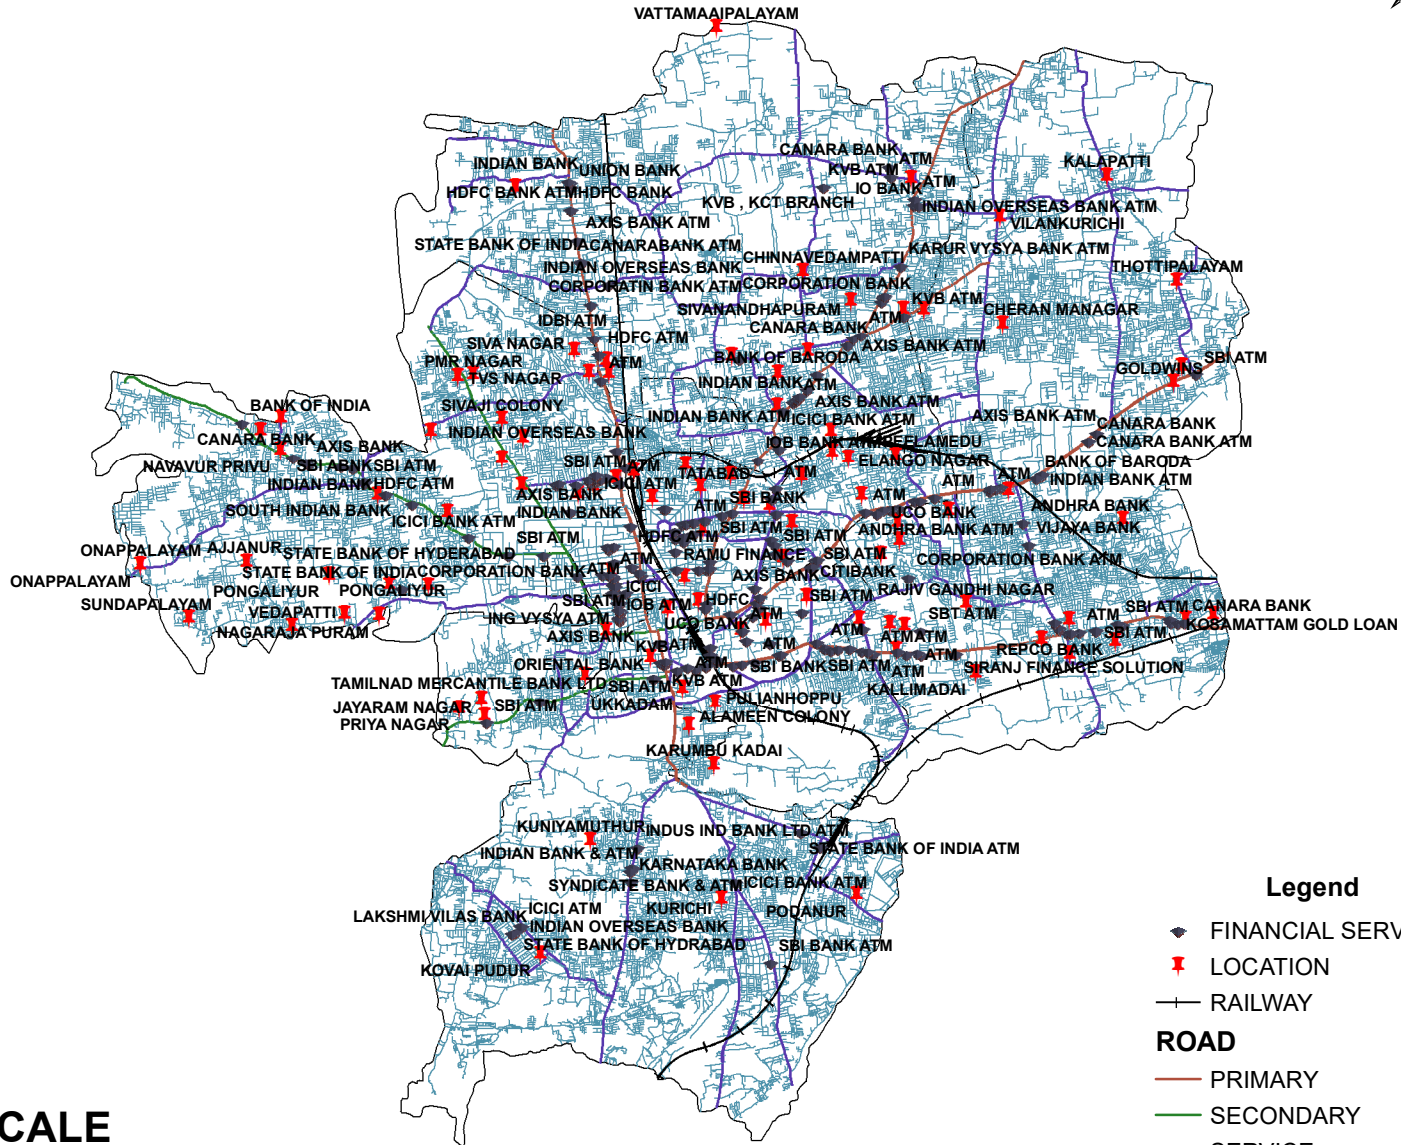

COIMBATORE CITY - TRANSPORT FINANCIAL SERVICES

SCALE

0 0.75 1.5 3 4.5 6

Kilometers

Legend

- FINANCIAL SERVICES
- LOCATION
- RAILWAY
- ROAD**
- PRIMARY
- SECONDARY
- SERVICE
- LOCAL
- CMC